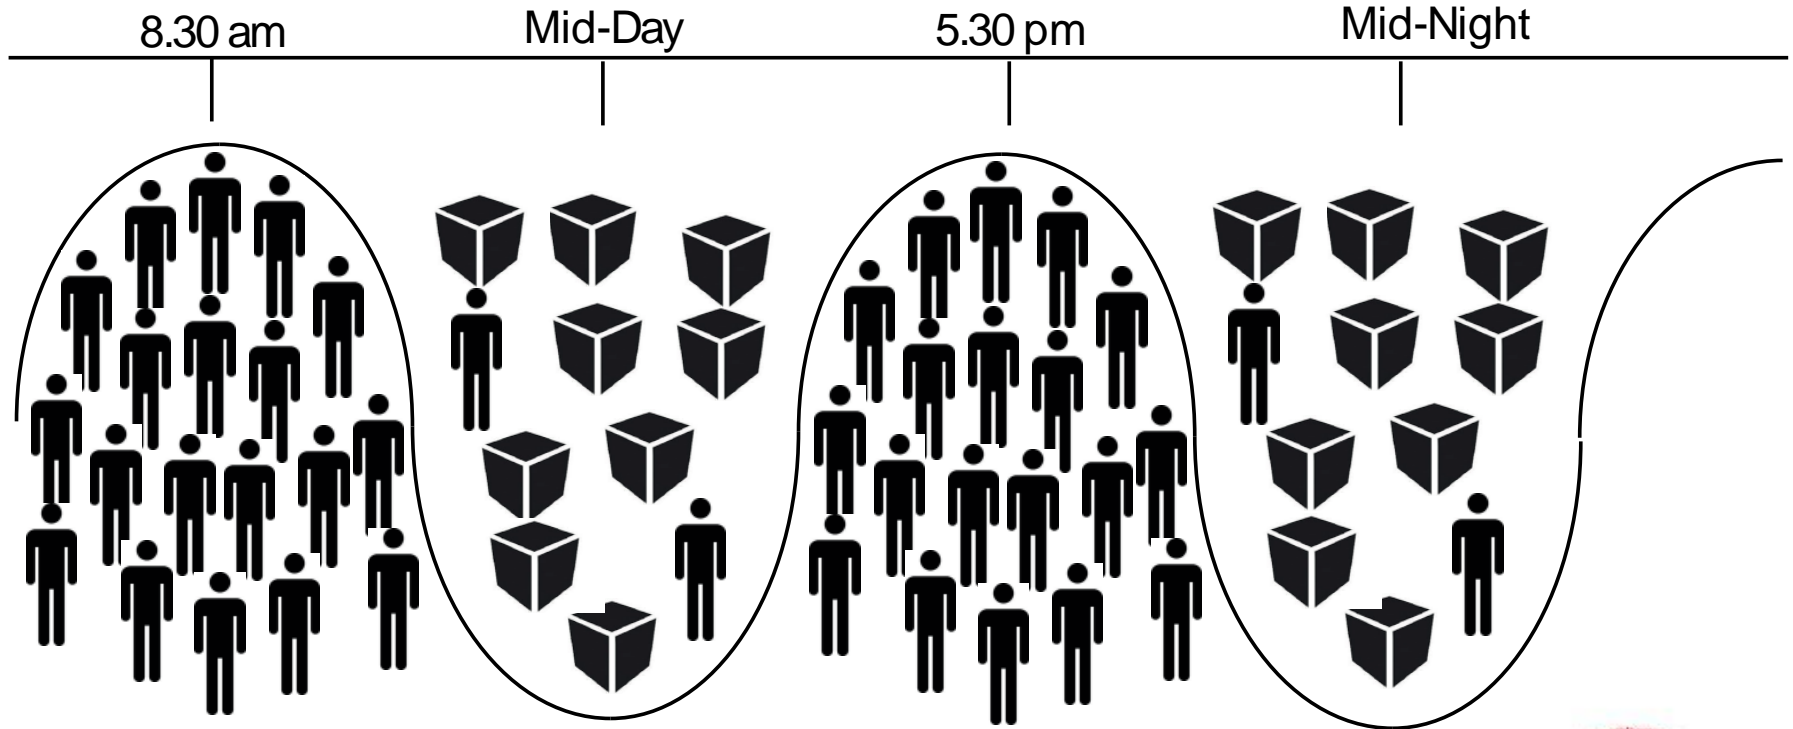

Teardrop trailer with slim line body attachment

to you it's local

New Technologies

Freight*Bus

Multi-tasking Capacity

Key

Passengers

Freight Pod